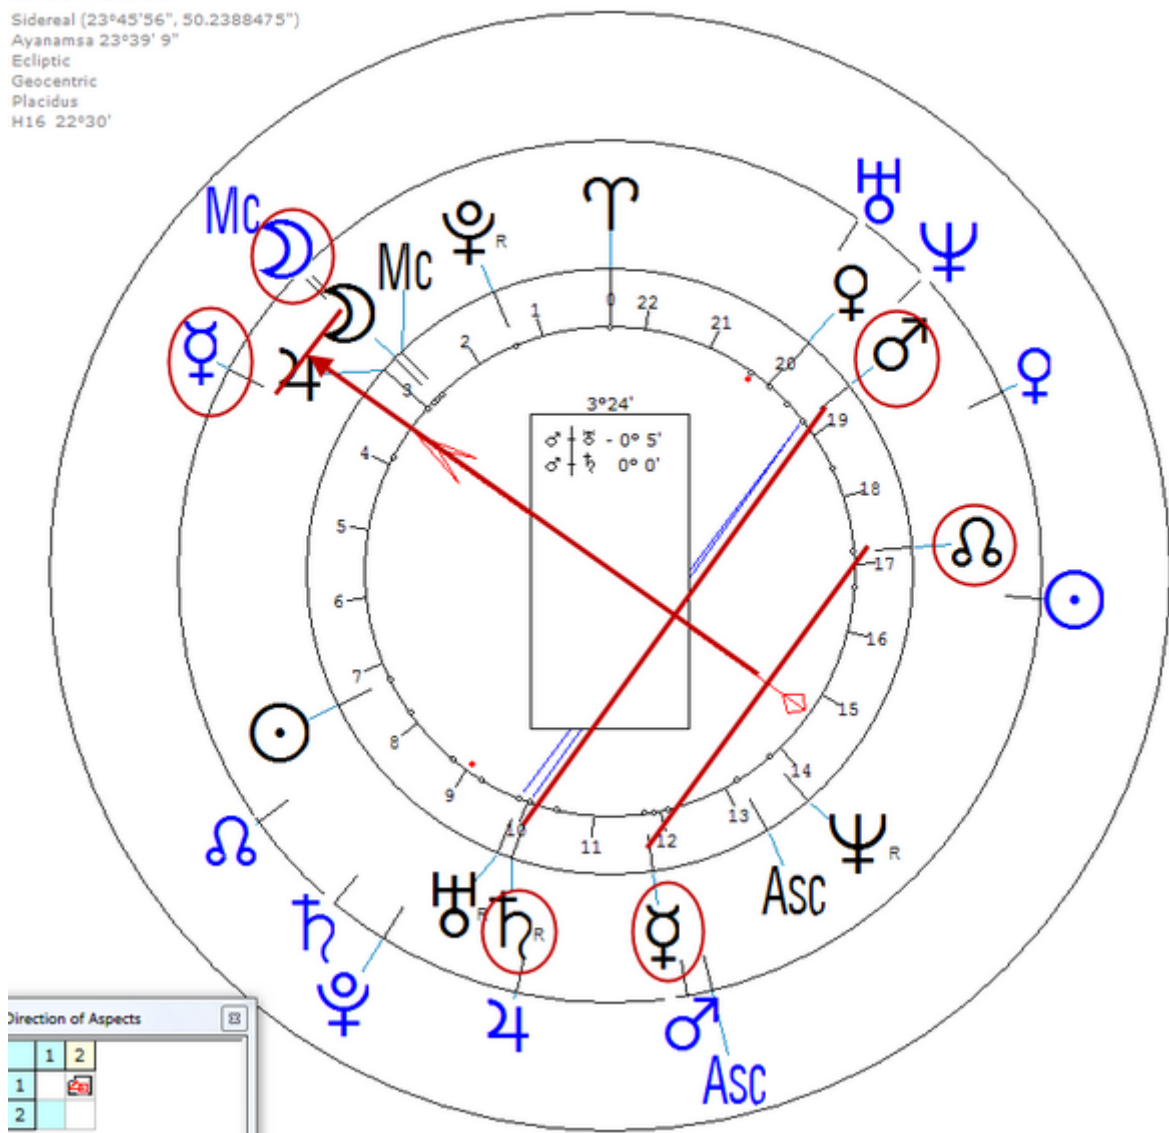

Rodger, Elliot

24 July 1991 at 08:00 (= 08:00 AM)Lambeth, England, 51n28, 0w06
On 23 May 2014 he killed 6 people, wounded 13 others and committed
suicide in Isla Vista, California, United States.

<https://www.astro.com/astro-databank/Rodger,_Elliot>

Death by Suicide 23 May 2014

Progressed Lunar Return (Harmonic 16)

Lunar ☾/♀ = ♀_n/♋_n = ♂_n/♏_n

Lunar ♀/♋ = Lunar ♂_n/♏_n = ♂_n/♏_n (Gunshot)

Rodger, Elliot
24 July 1991 Wed 8:00 (GMT+1) 51n28 0w06
Lambeth, England
Sidereal (23°45'56", 50.2388475")
Ayanamsa 23°39' 9"
Ecliptic
Geocentric
Placidus
H16 22°30'